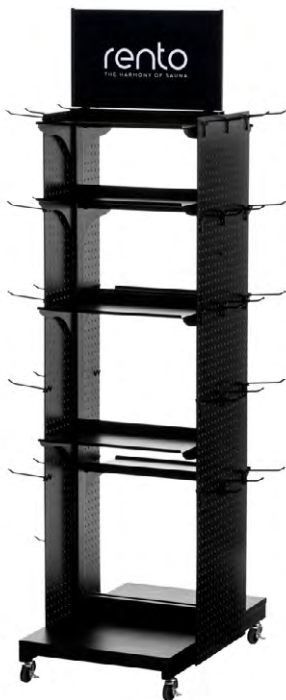

Sauna scent 400 ml Löylytuoksu 400 ml	DISPLAY 160 PCS DISPLAY 160 KPL	 6 41 041 614 771 071
Product code / Tuotenumero 323519	Sales unit / Myyntierä 160 / 640	

160 pcs Rento 400 ml sauna scents assorted. 40 pcs Eucalyptus. 40 pcs Birch. 40 pcs Tar and 40 pcs Arctic Berries.

160 kpl Rento 400 ml löylytuoksuja lajitelmana. 40 kpl Eukalyptus. 40 kpl Koivu. 40 kpl Terva ja 40 kpl Lapinmarja.

DISPLAY MYYMÄLÄTELINE		 6 41 041 610 573 301
Product code / Tuotenumero 605733	Sales unit / Myyntierä 1 / 6	
Measurements / Mitat 80x50x167 cm		

Display with replaceable logo plate. Including Maku, Rento, Mustang, Atom, Tarmo and Cosmopolitan logo plates. 30 pins, which holds up to 6 kg weight. Pin length 15 cm. 8 pcs shelves.

Myyväläteline vaihdettavalla logolaatalla. Maku, Rento, Mustang, Atom, Tarmo ja Cosmopolitan logolaatat mukana pakkauksessa. 30 piikkiä, joiden kesto noin 6 kg. Piikin pituus 15 cm. 8 hyllyä.